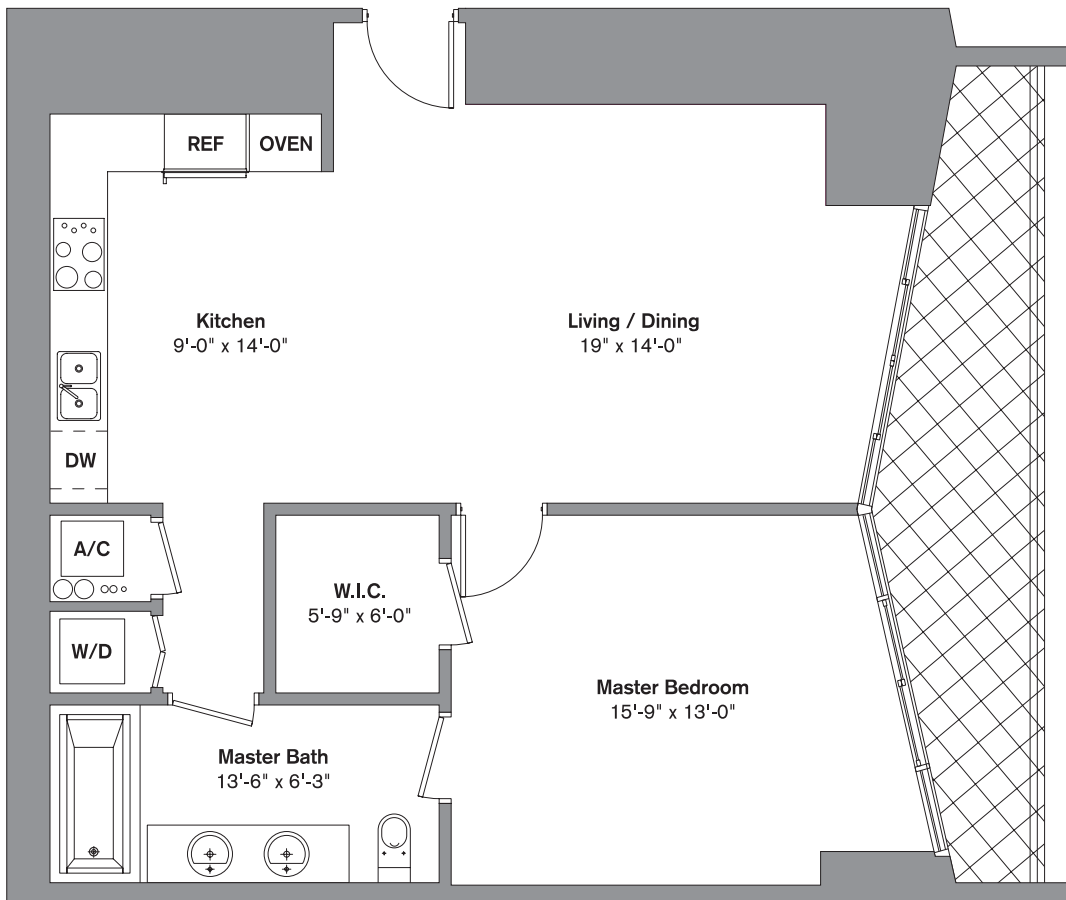

RESIDENCE UNIT G

1 Bedroom / 1 Bath

Total: 898 SF

www.iconbrickellcondos.com

305-350-9842