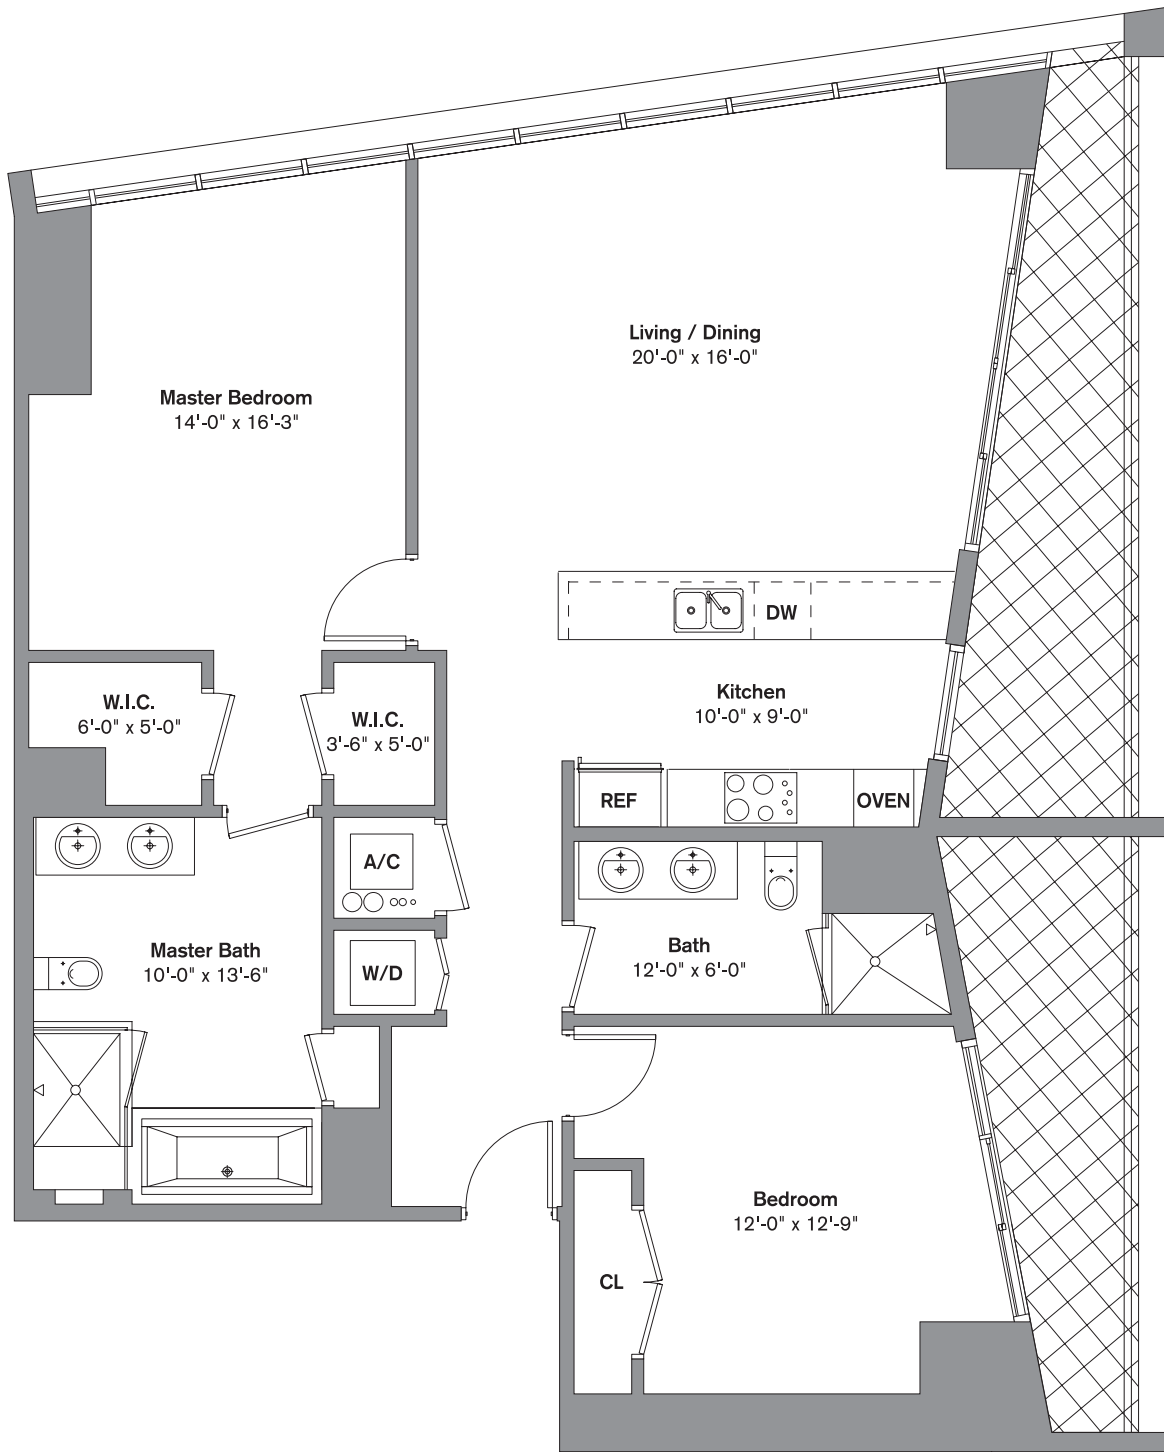

RESIDENCE UNIT B

2 Bedroom / 2 Bath

Total: 1,386 SF

www.iconbrickellcondos.com

305-350-9842