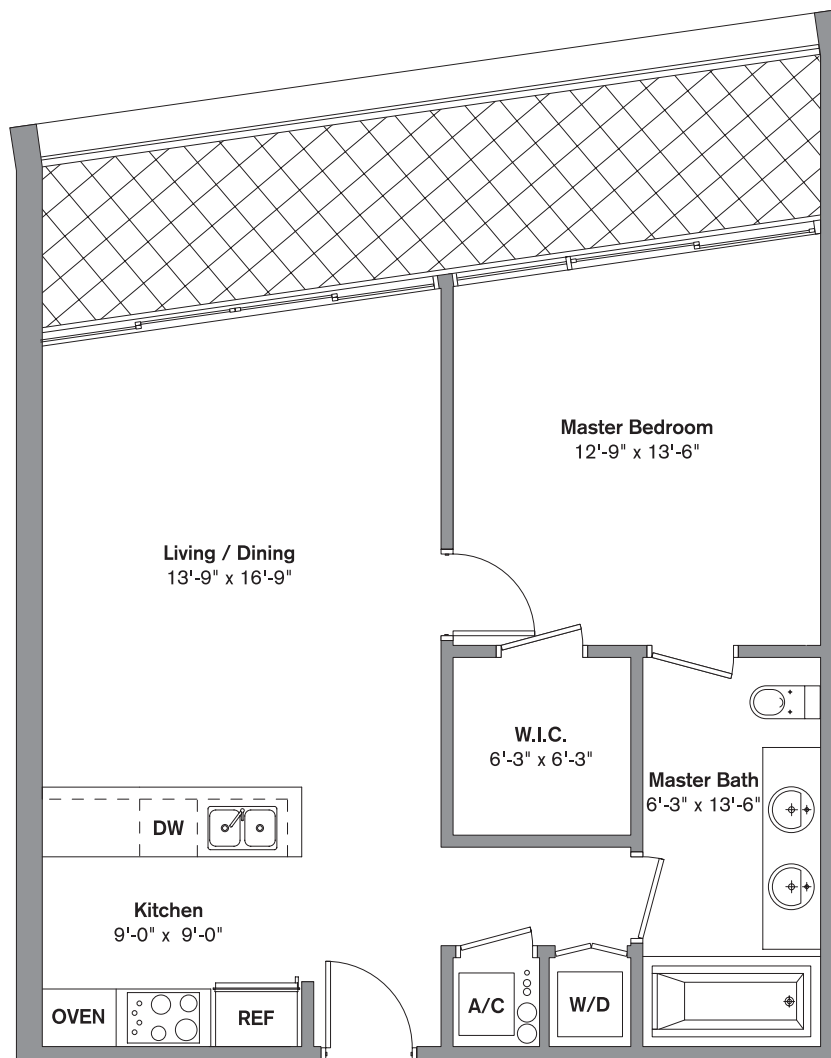

RESIDENCE UNIT J

1 Bedroom / 1 Bath

Total: 790 SF

www.iconbrickellcondos.com

305-350-9842