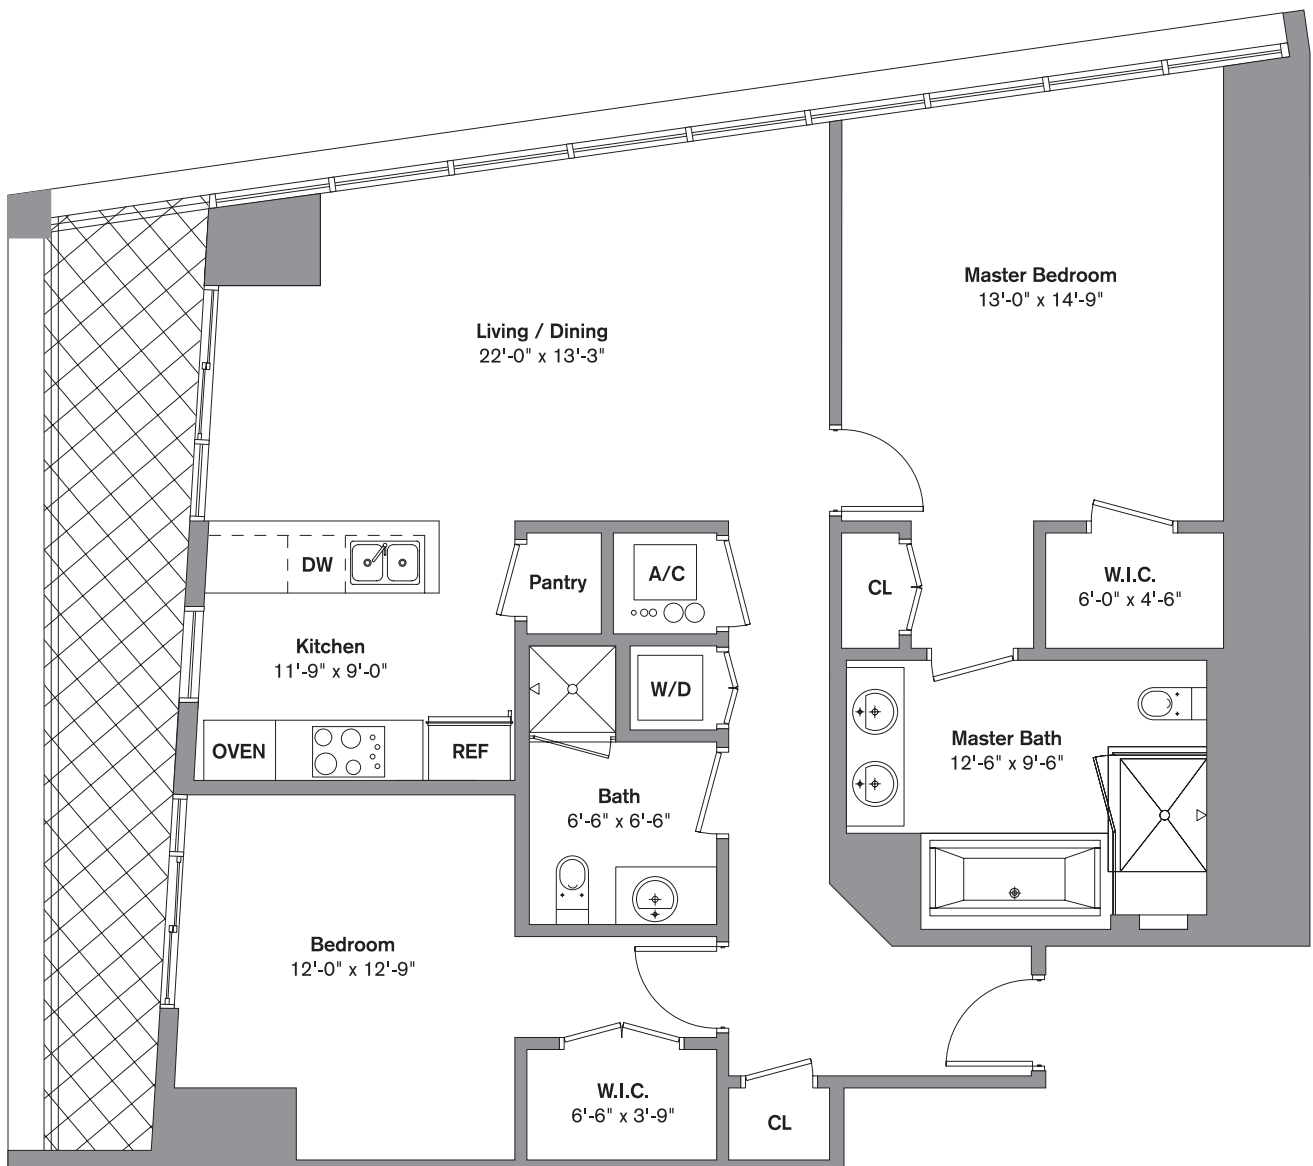

RESIDENCE UNIT D

2 Bedroom / 2 Bath

Total: 1,286 SF

www.iconbrickellcondos.com

305-350-9842