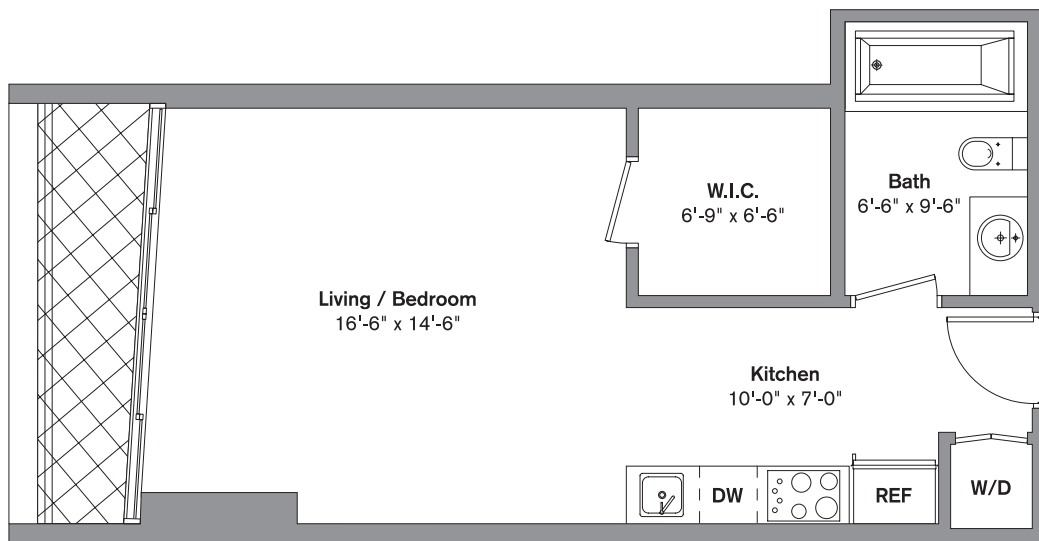

RESIDENCE UNIT K

Studio

Total: 495 SF

www.iconbrickellcondos.com

305-350-9842