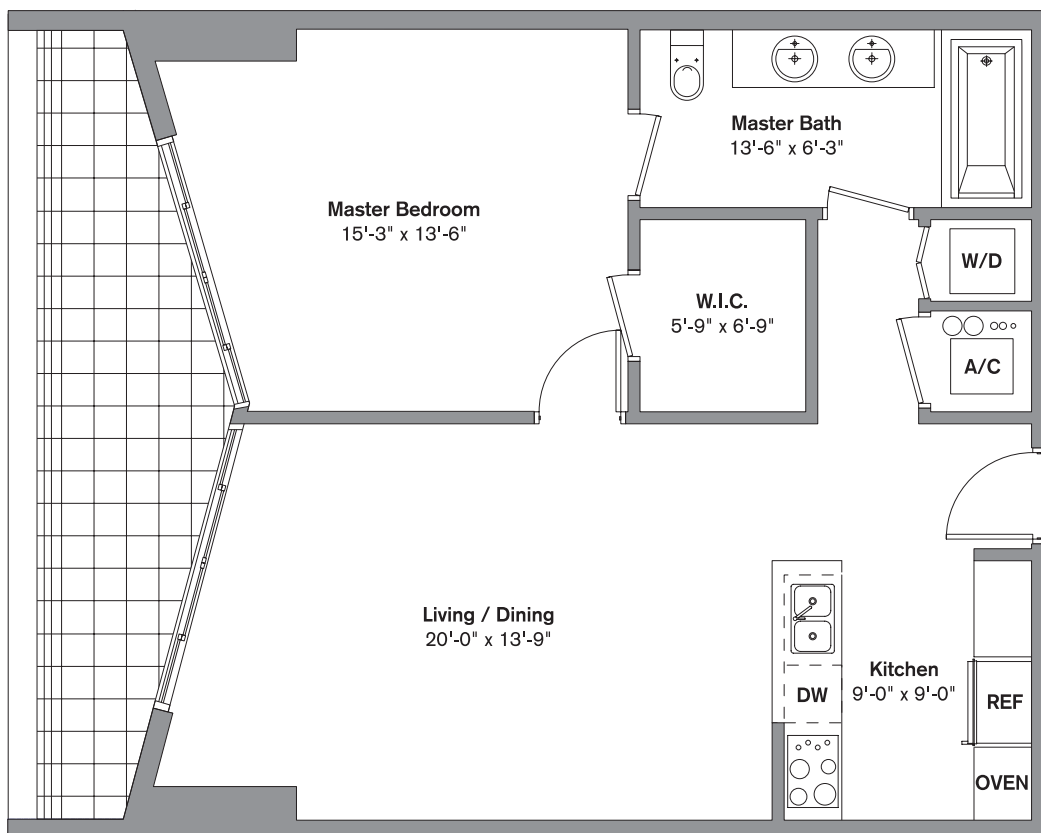

# RESIDENCE UNIT H

1 Bedroom / 1 Bath

Total: 842 SF

[www.iconbrickellcondos.com](http://www.iconbrickellcondos.com)

305-350-9842