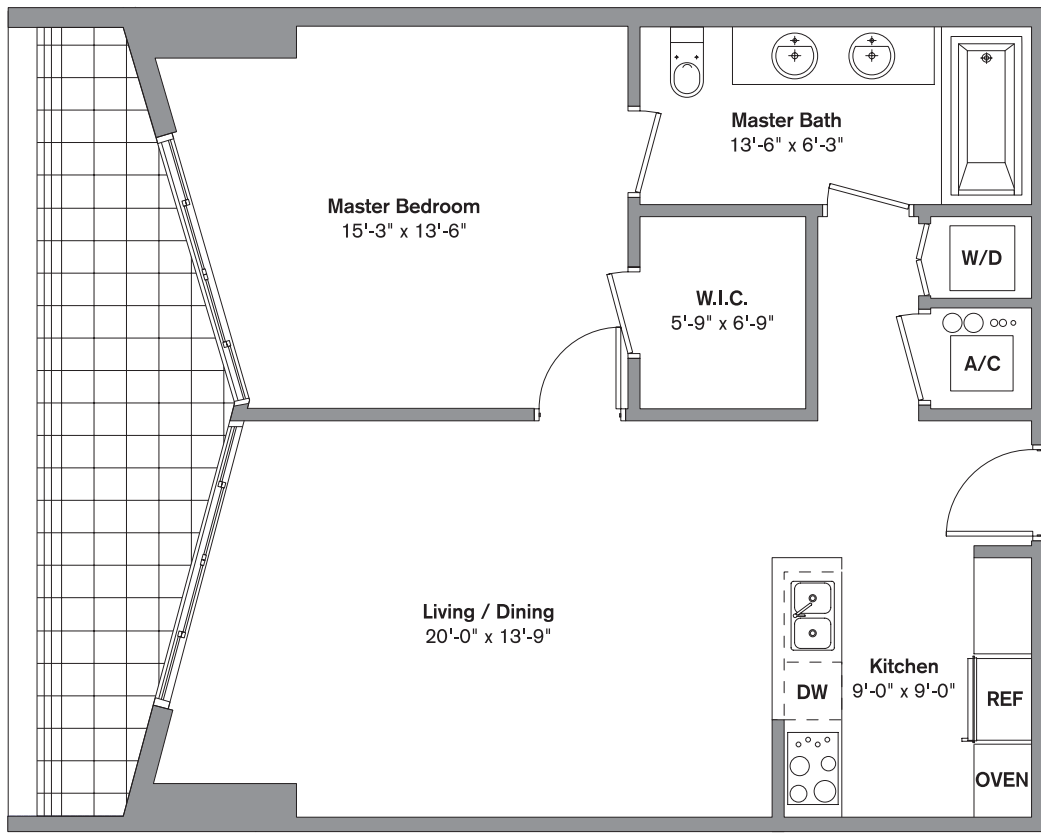

RESIDENCE UNIT H

1 Bedroom / 1 Bath

Total: 842 SF

www.iconbrickellcondos.com

305-350-9842