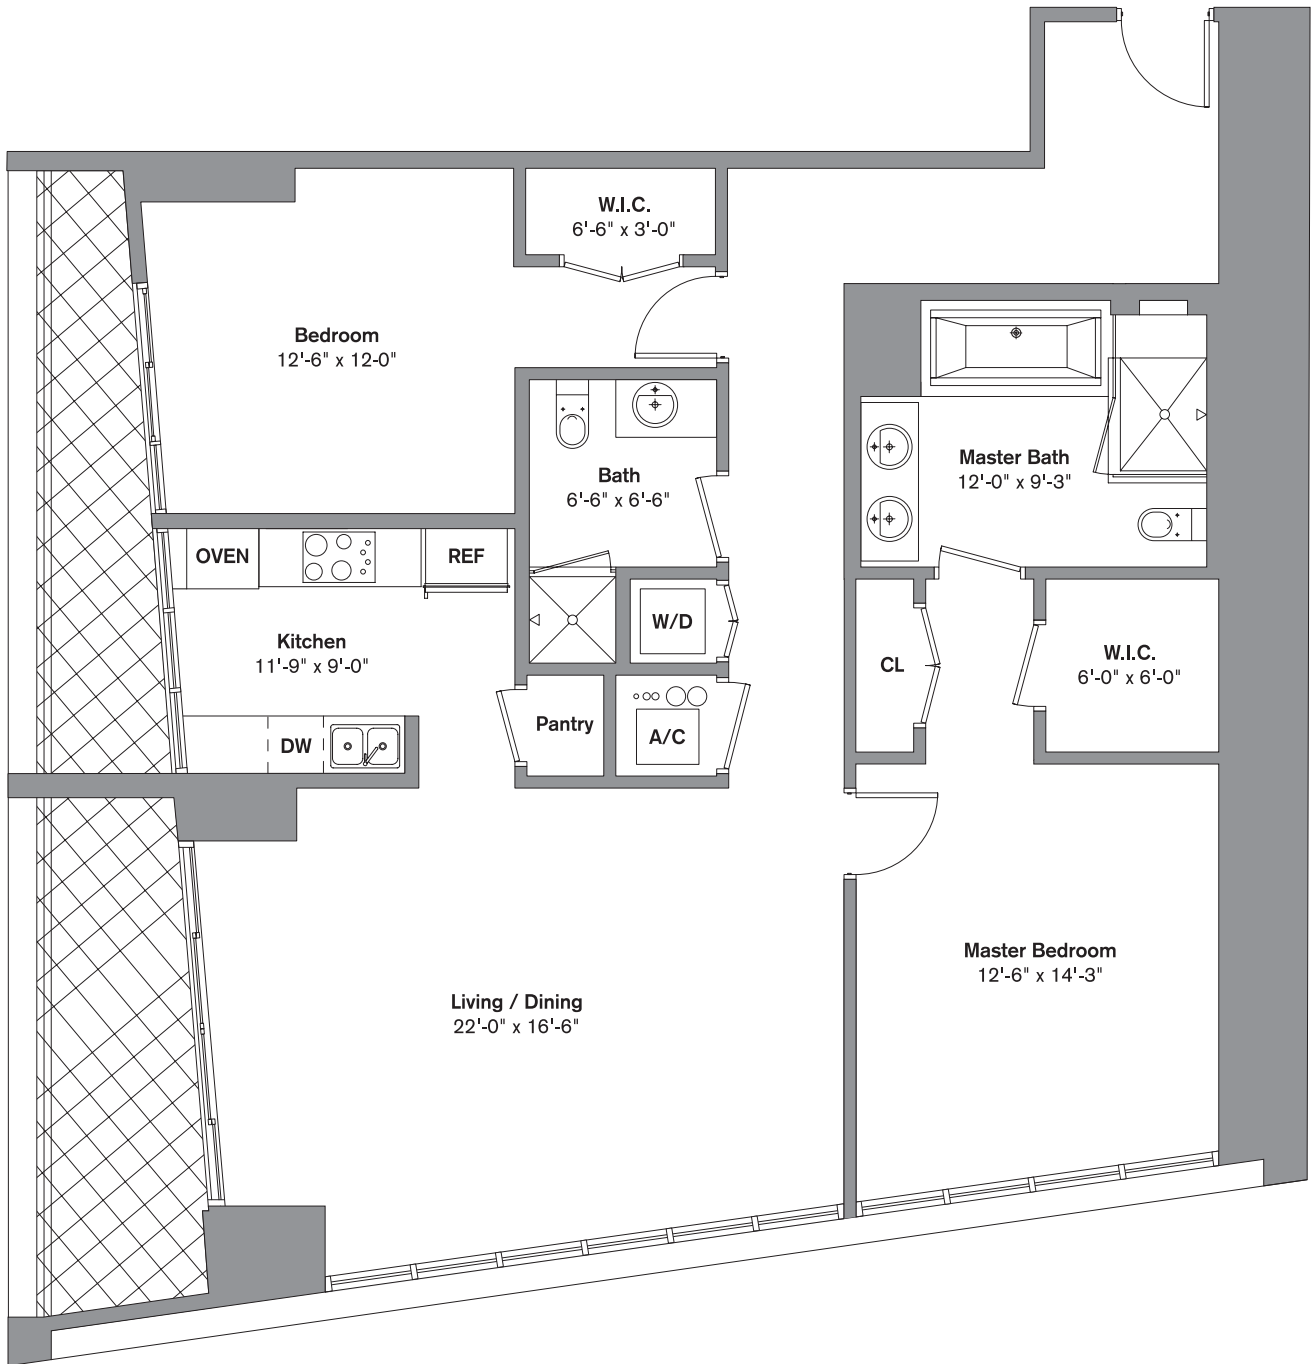

RESIDENCE UNIT A

2 Bedroom / 2 Bath

Total: 1,459 SF

www.iconbrickellcondos.com

305-350-9842