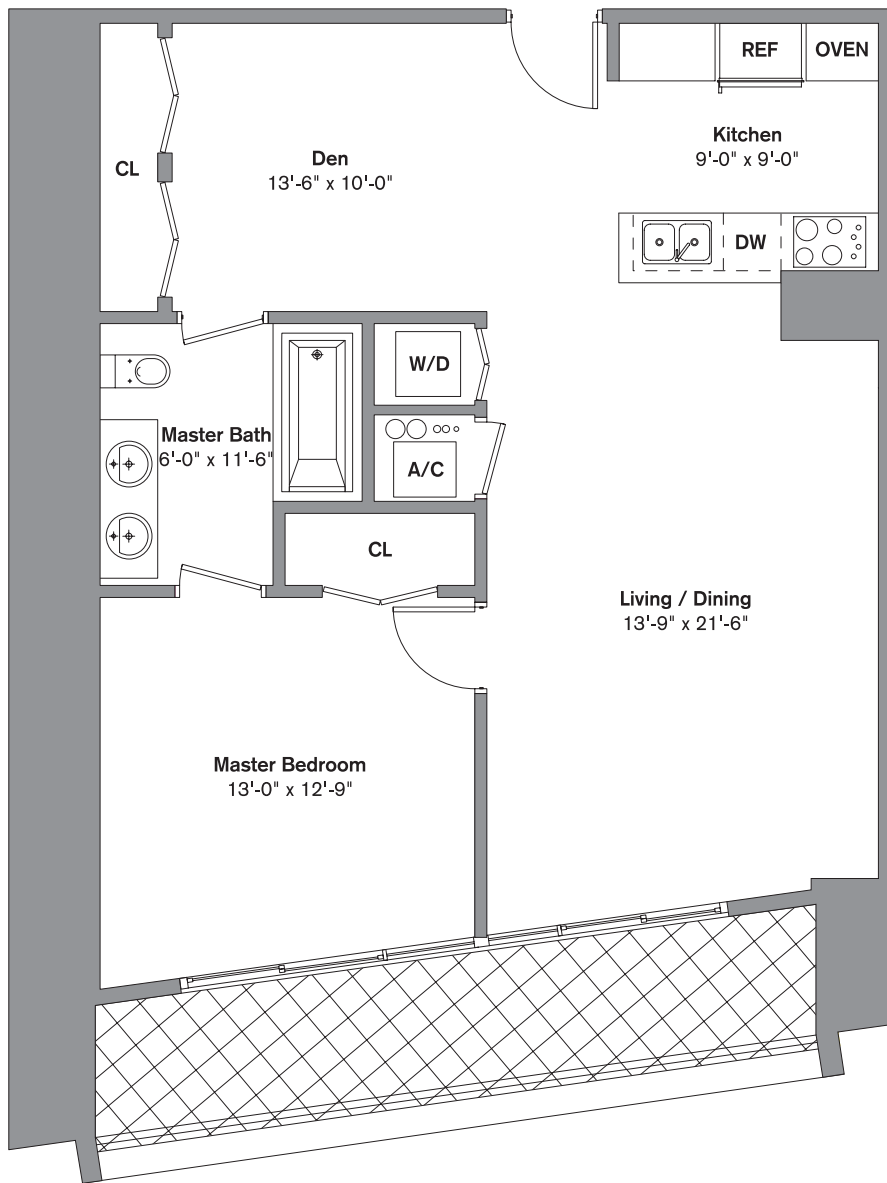

RESIDENCE UNIT F

1 Bedroom / 1 Bath / Den

Total: 953 SF

www.iconbrickellcondos.com

305-350-9842