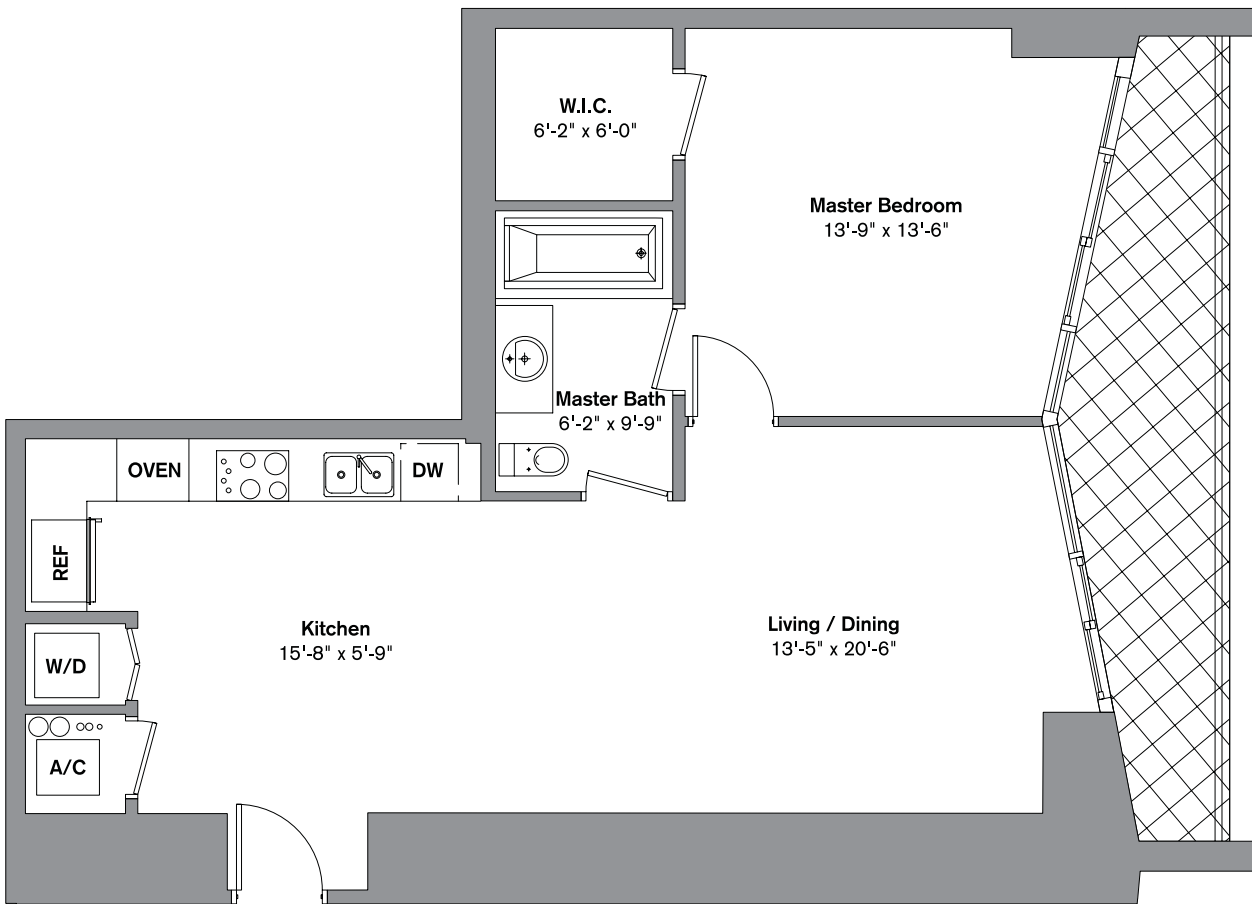

RESIDENCE UNIT E

1 Bedroom / 1 Bath

Total: 876 SF

www.iconbrickellcondos.com

305-350-9842